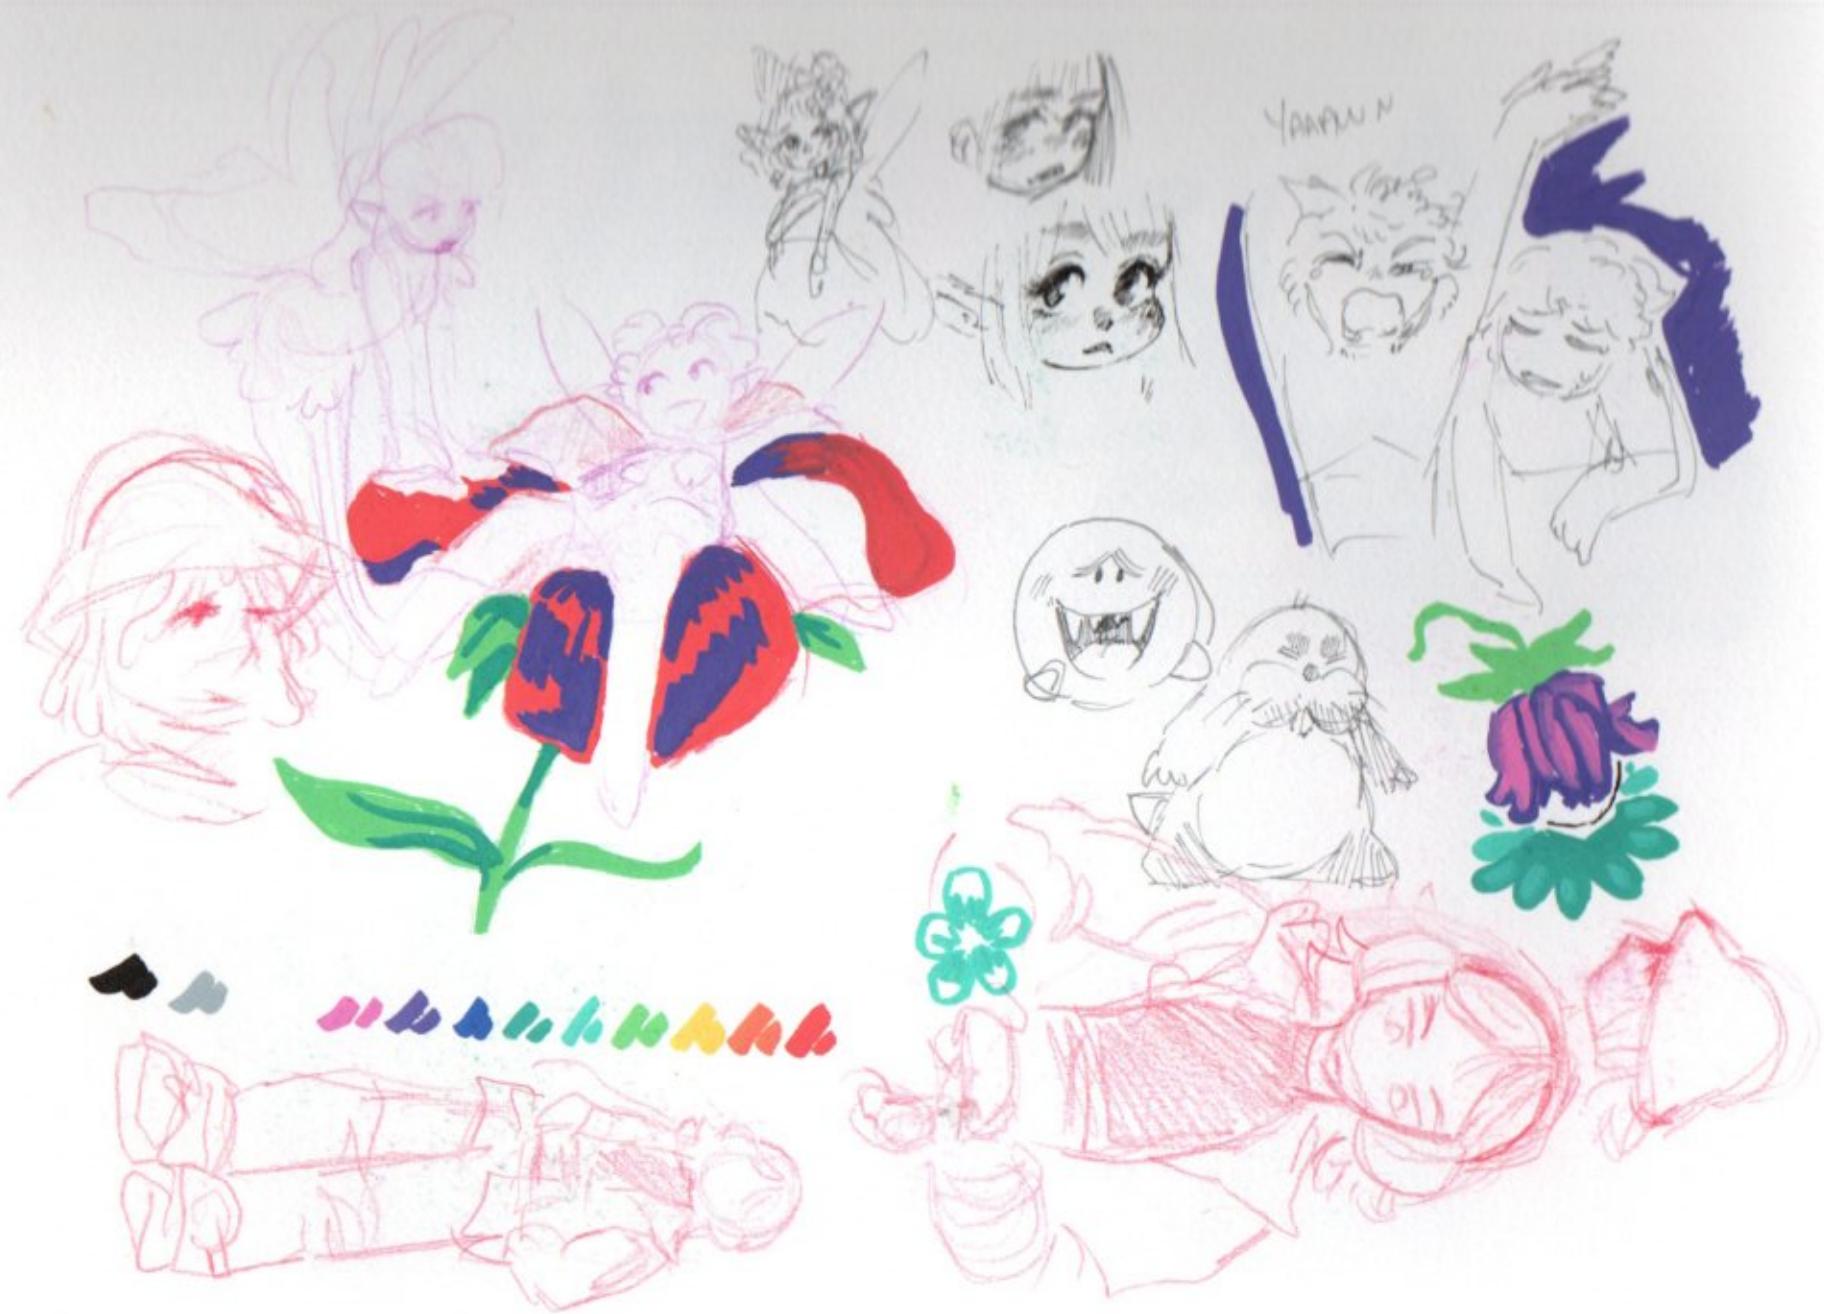

R bigger
huy

die

marble

MOON
CAT

Vertical text on the right edge of the page, possibly a page number or chapter indicator, consisting of a series of stylized characters.

POKEMON

FUDEGOKUCHI //
BLACK TOMBOU //
BLUE TOMBOU //