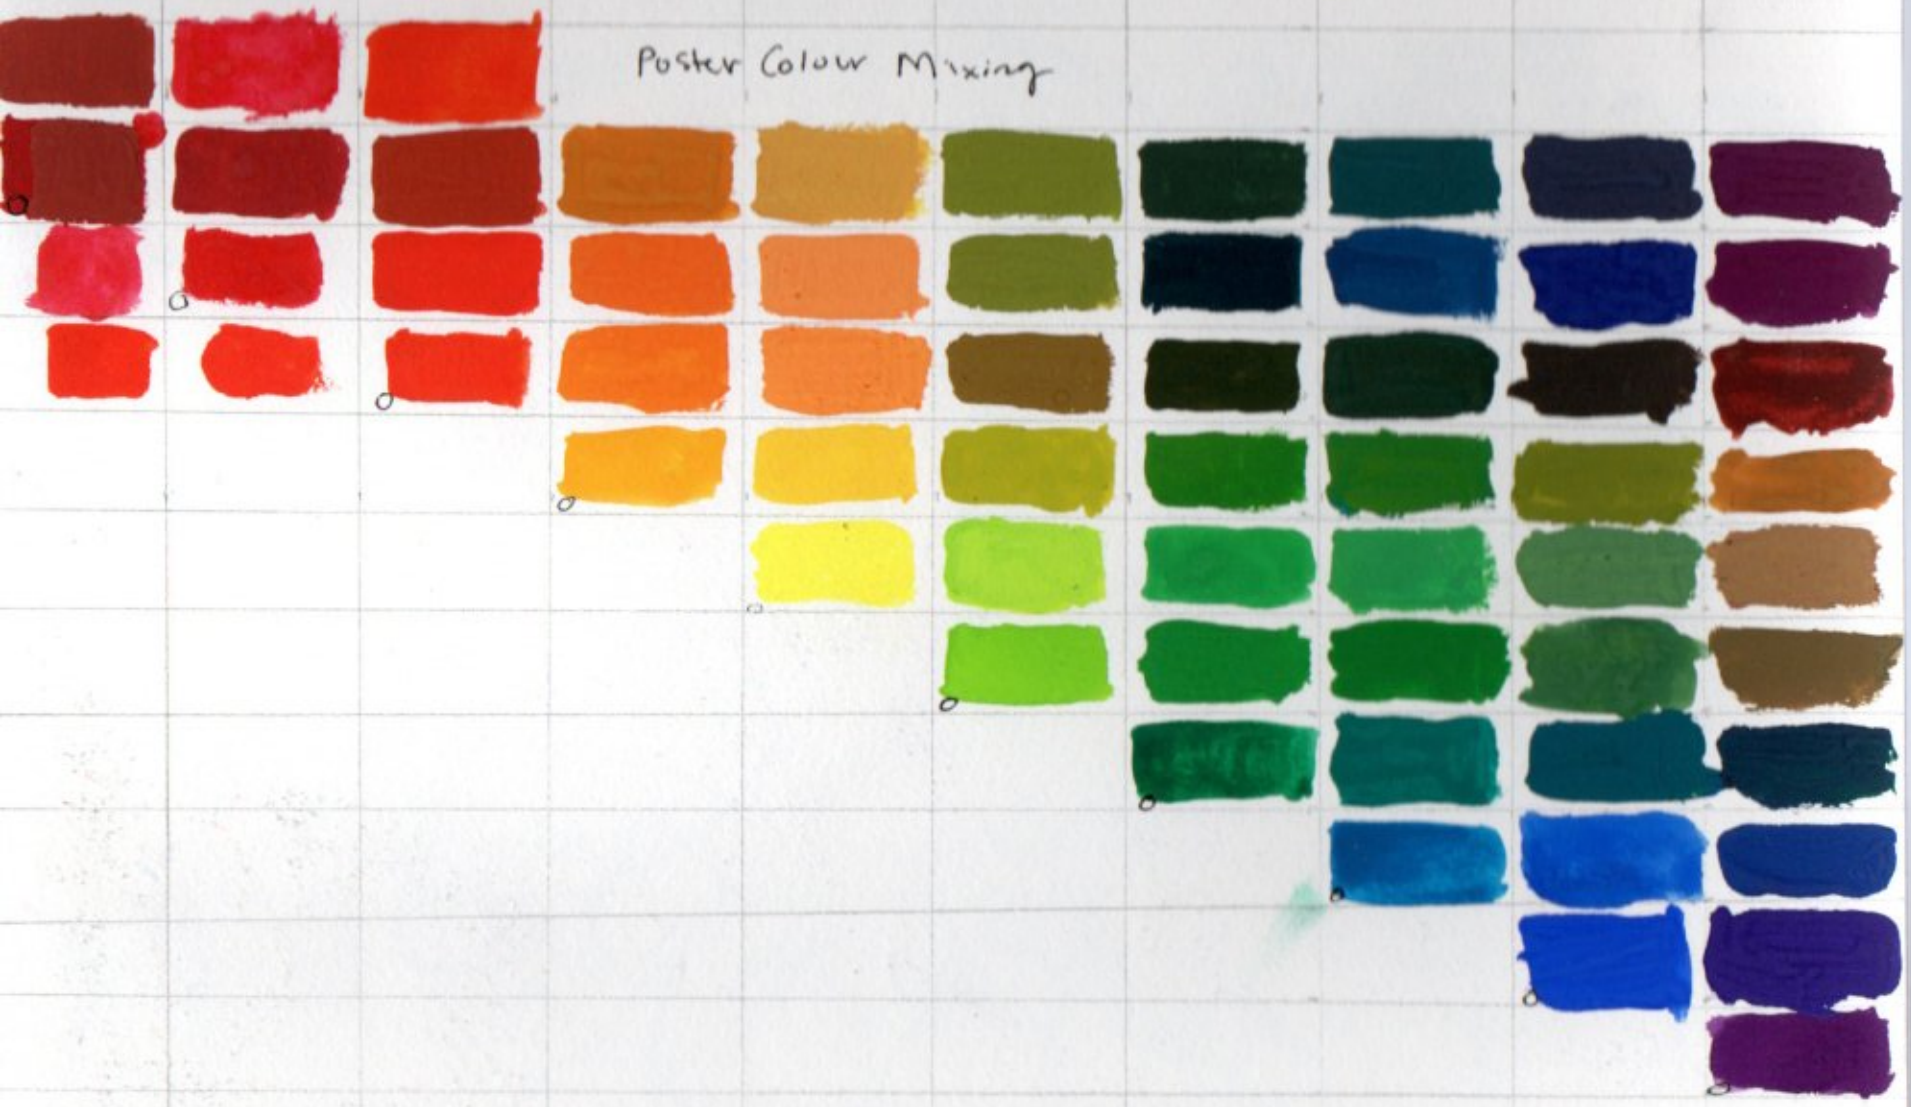

o o

Aug 2021
(maybe?)
to
March
2025

Poster Colour Mixing

ORBITAL

528
N52
098
969

ARTEFACT

942
197
177
947

WARM UP SKETCHES

688
761
802
N345
53

THE TITLE ASPECT

ART

IN

SPACE STATION

NAME: _____
 SPECIES: _____
 LOOKS: _____
 STYLE: _____

The characters have been drawn in a simple, clean style.

micron 05
micron 03
double .05
soft tip
hard tip

WAAAAH

Handwritten text on the left margin, possibly a page number or page identifier, consisting of several vertical columns of characters.

RATTIGAN

TAR

i love this blue

♥ The End
3/9/2025